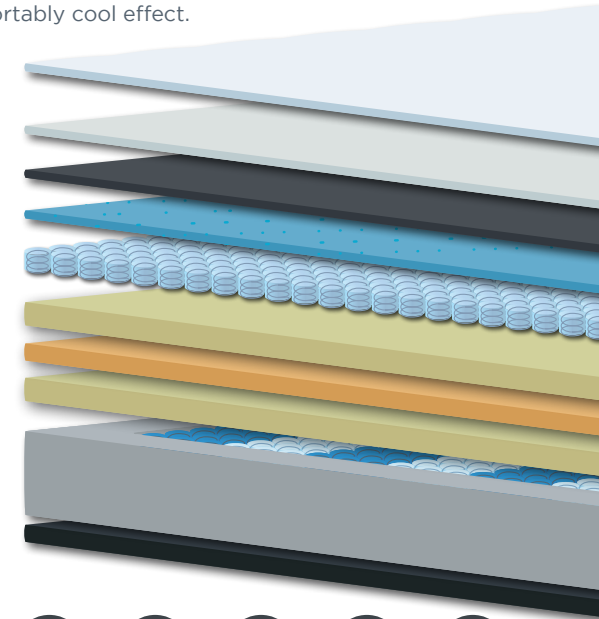

NANO MICRO POCKET SPRING*

These fine wire coils contour to the sleeper's individual body shape, whilst creating an airflow layer.

MICRACOOL™ TREATED COVER

micraCOOL™ mattress textiles are hyper-conductive, taking heat away instantly, resulting in a comfortably cool effect.

Bekaert Deslee Cool-to-Touch Stretch Knit Cover treated with micraCOOL™

Breathable Wool Blend Quilt Layer

Graphite Memory Foam

Gel Infused Memory Foam

Nano Micro Pocket Spring*

Australian Made Comfort Layers with varying additional high-density comfort layers offering a choice of feels.

PosturePractic™ Advance 7 Zone Pocket Spring System

Enhanced Edge Support

Support Layer

PosturePractic™ Advance 7 Zone Pocket Spring System

Nano Micro Pocket Spring*

micraCOOL™ Treated Cover

Bekaert Deslee Cool-to-Touch Stretch Knit Cover