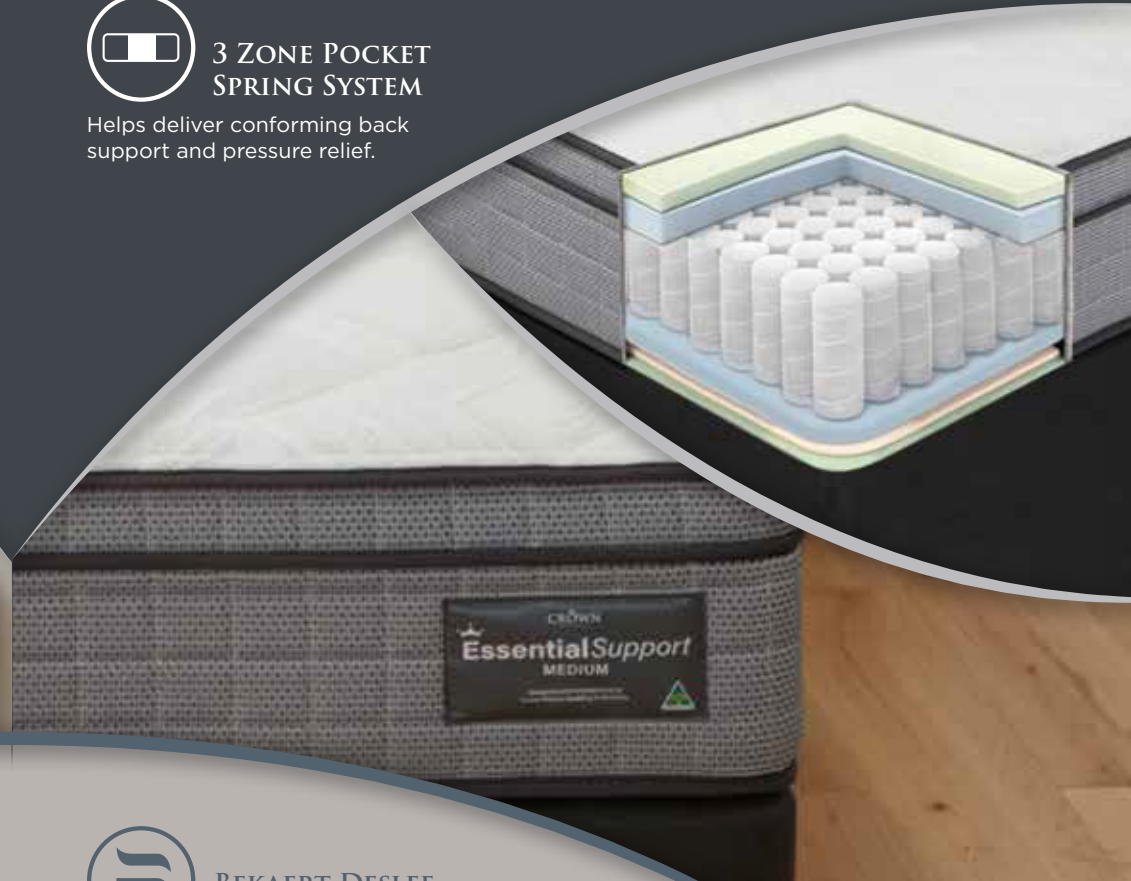

With a primary focus on comfort and quality, the EssentialComfort Range is designed to provide you with years of satisfying sleep.

Created with the utmost attention to detail and a level of care, our EssentialComfort Range utilizes all of the tried and tested bedding technologies to provide a quality mattress and quality sleep.

With its adjustable base compatibility, EssentialSupport is an ideal mattress allowing you to rest in whichever position you prefer most. Its Zero G feature provides the perfect position to relax in whenever you feel like watching TV or reading a book.

Available in Firm, Medium & Plush.

ADJUSTABLE BASE COMPATIBLE

Thanks to our zone pocket spring technology, our EssentialSupport Range is able to easily be adjusted at their top and bottom. This creates an even more comfortable shape for you to read, watch TV and even sleep.

3 ZONE POCKET SPRING SYSTEM

Helps deliver conforming back support and pressure relief.

AUSTRALIAN MADE COMFORT LAYERS

Each of our mattresses provides varying high-density comfort layers, designed right here in Australia, to help improve support, responsiveness and durability. Due to each layers incredible resiliency, our mattresses are designed to last, providing you with years of comfort and support.